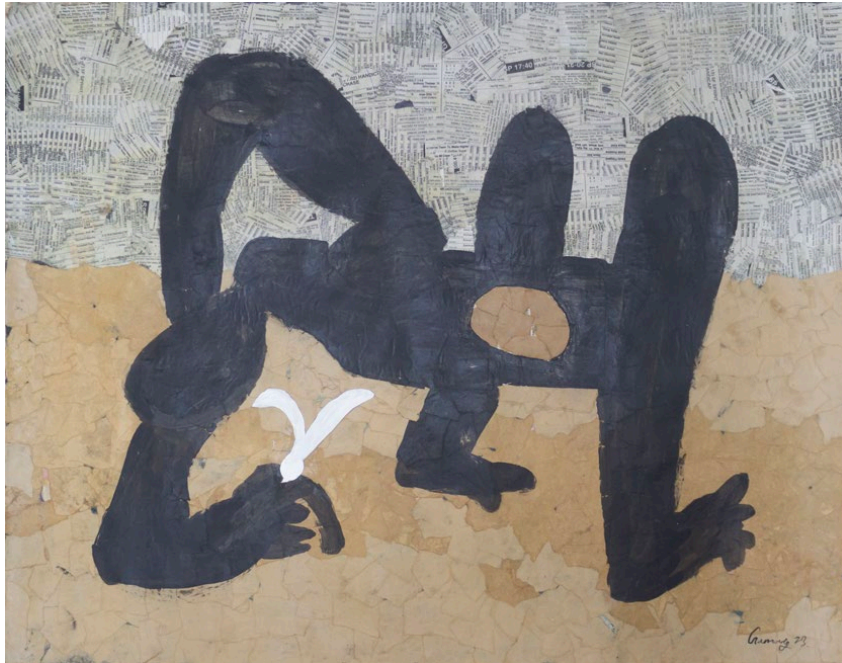

2024, *A Journey Within 10*, Mixed Media on Canvas, 81cm X 64cm