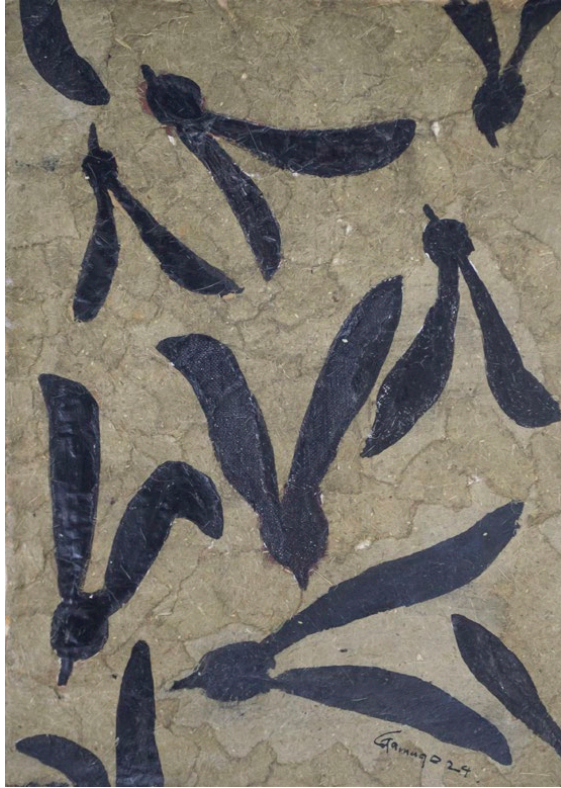

2024, *A Journey Within 25*, Mixed Media on Cardboard, 38.5cm X 20.7cm